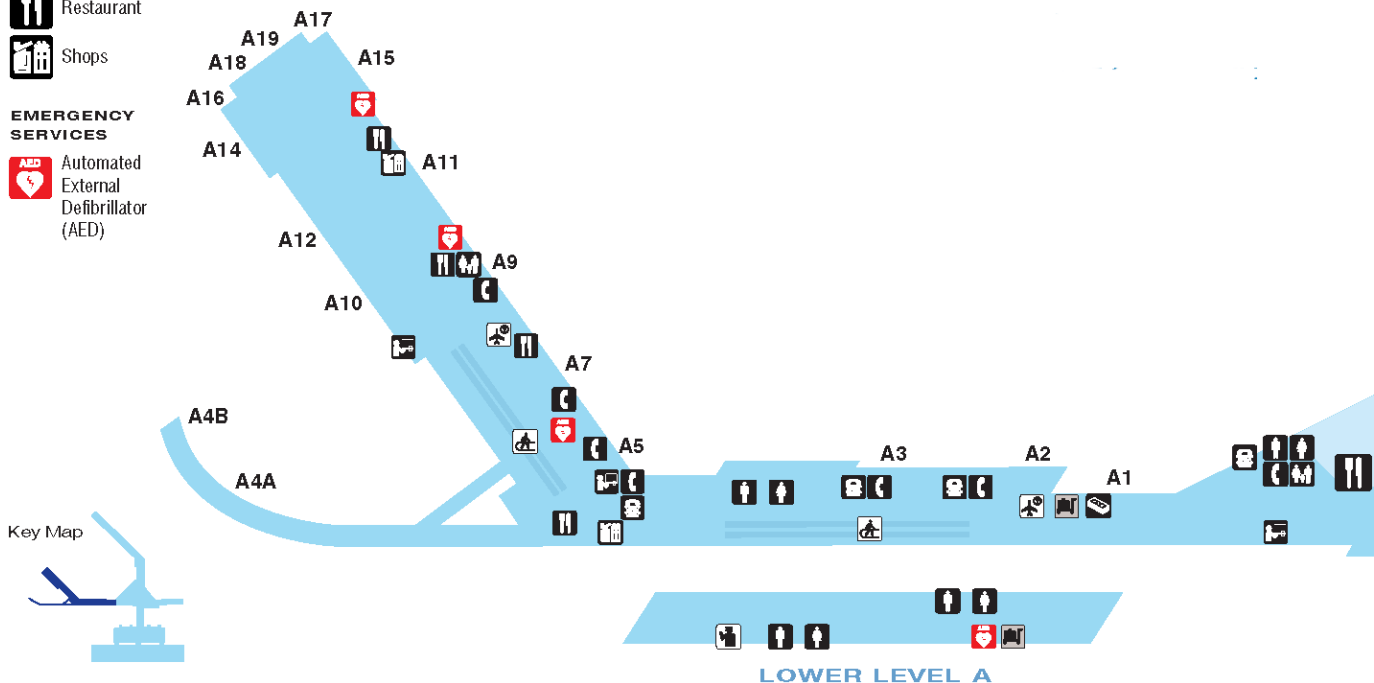

HARRY CARAY'S

MIDWAY BOULEVARD

Legend

AMENITIES

-  Women's Toilet
-  Men's Toilet
-  Assisted Care Toilet
-  TTY Telephones
-  Telephones

BUILDING ACCESS

-  Elevator
-  Security Checkpoint

INFORMATION

-  Information
-  Security/Police
-  Flight Information Display

Key Map

Legend

AMENITIES

-  Women's Toilet
-  Men's Toilet
-  Assisted Care Toilet
-  TTY Telephones
-  Telephones
-  ATM Machine
-  Currency Exchange
-  Restaurant
-  Shops

LOWER LEVEL A

CONCOURSES B AND C

Airlines and Concessions - Concourse B

Airlines and Concessions - Concourse C

B

C

CONCOURSE B CONCESSIONS

CONCOURSE C CONCESSIONS

Legend

AMENITIES

- Women's Toilet
- Men's Toilet
- Assisted Care Toilet
- TTY Telephones
- Telephones
- ATM Machine

- Restaurant
- Shops
- Chapel
- BUILDING ACCESS**
- Moving Walkway
- Elevator

- Security Checkpoint
- EMERGENCY SERVICES**
- Automated External Defibrillator (AED)
- TICKETING/BAGGAGE**
- Baggage Carts