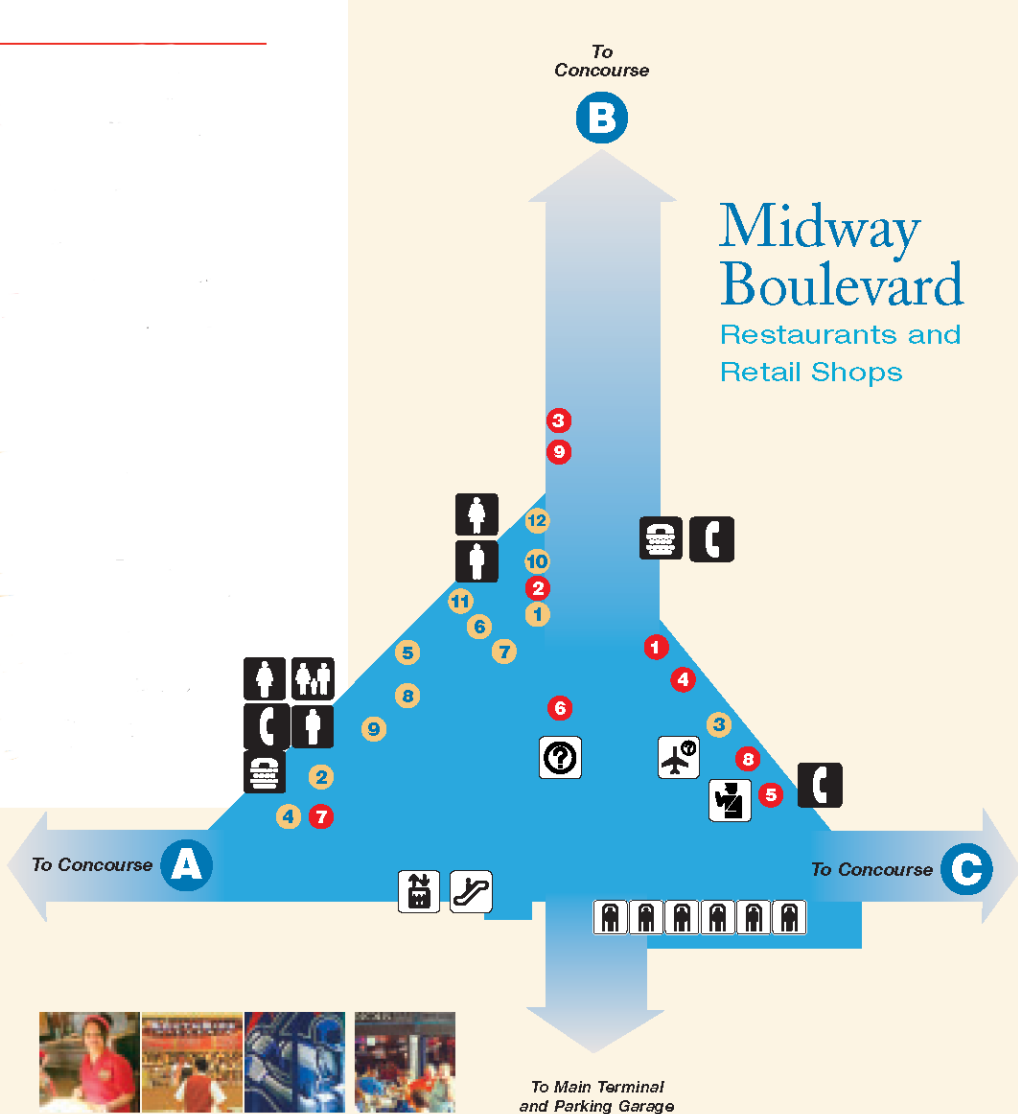

HARRY CARAY'S

MIDWAY BOULEVARD

Legend

AMENITIES

-  Women's Toilet
-  Men's Toilet
-  Assisted Care Toilet
-  TTY Telephones
-  Telephones

BUILDING ACCESS

-  Elevator
-  Security Checkpoint

INFORMATION

-  Information
-  Security/Police
-  Flight Information Display

Key Map

Legend

AMENITIES

-  Women's Toilet
-  Men's Toilet
-  Assisted Care Toilet
-  TTY Telephones
-  Telephones
-  ATM Machine
-  Currency Exchange
-  Restaurant
-  Shops

LOWER LEVEL A

CONCOURSES B AND C

Airlines and Concessions - Concourse B

Airlines and Concessions - Concourse C

B

C

CONCOURSE B CONCESSIONS

CONCOURSE C CONCESSIONS

Legend

AMENITIES

- Women's Toilet
- Men's Toilet
- Assisted Care Toilet
- TTY Telephones
- Telephones
- ATM Machine

- Restaurant
- Shops
- Chapel
- BUILDING ACCESS**
- Moving Walkway
- Elevator

- Security Checkpoint
- EMERGENCY SERVICES**
- Automated External Defibrillator (AED)
- TICKETING/BAGGAGE**
- Baggage Carts