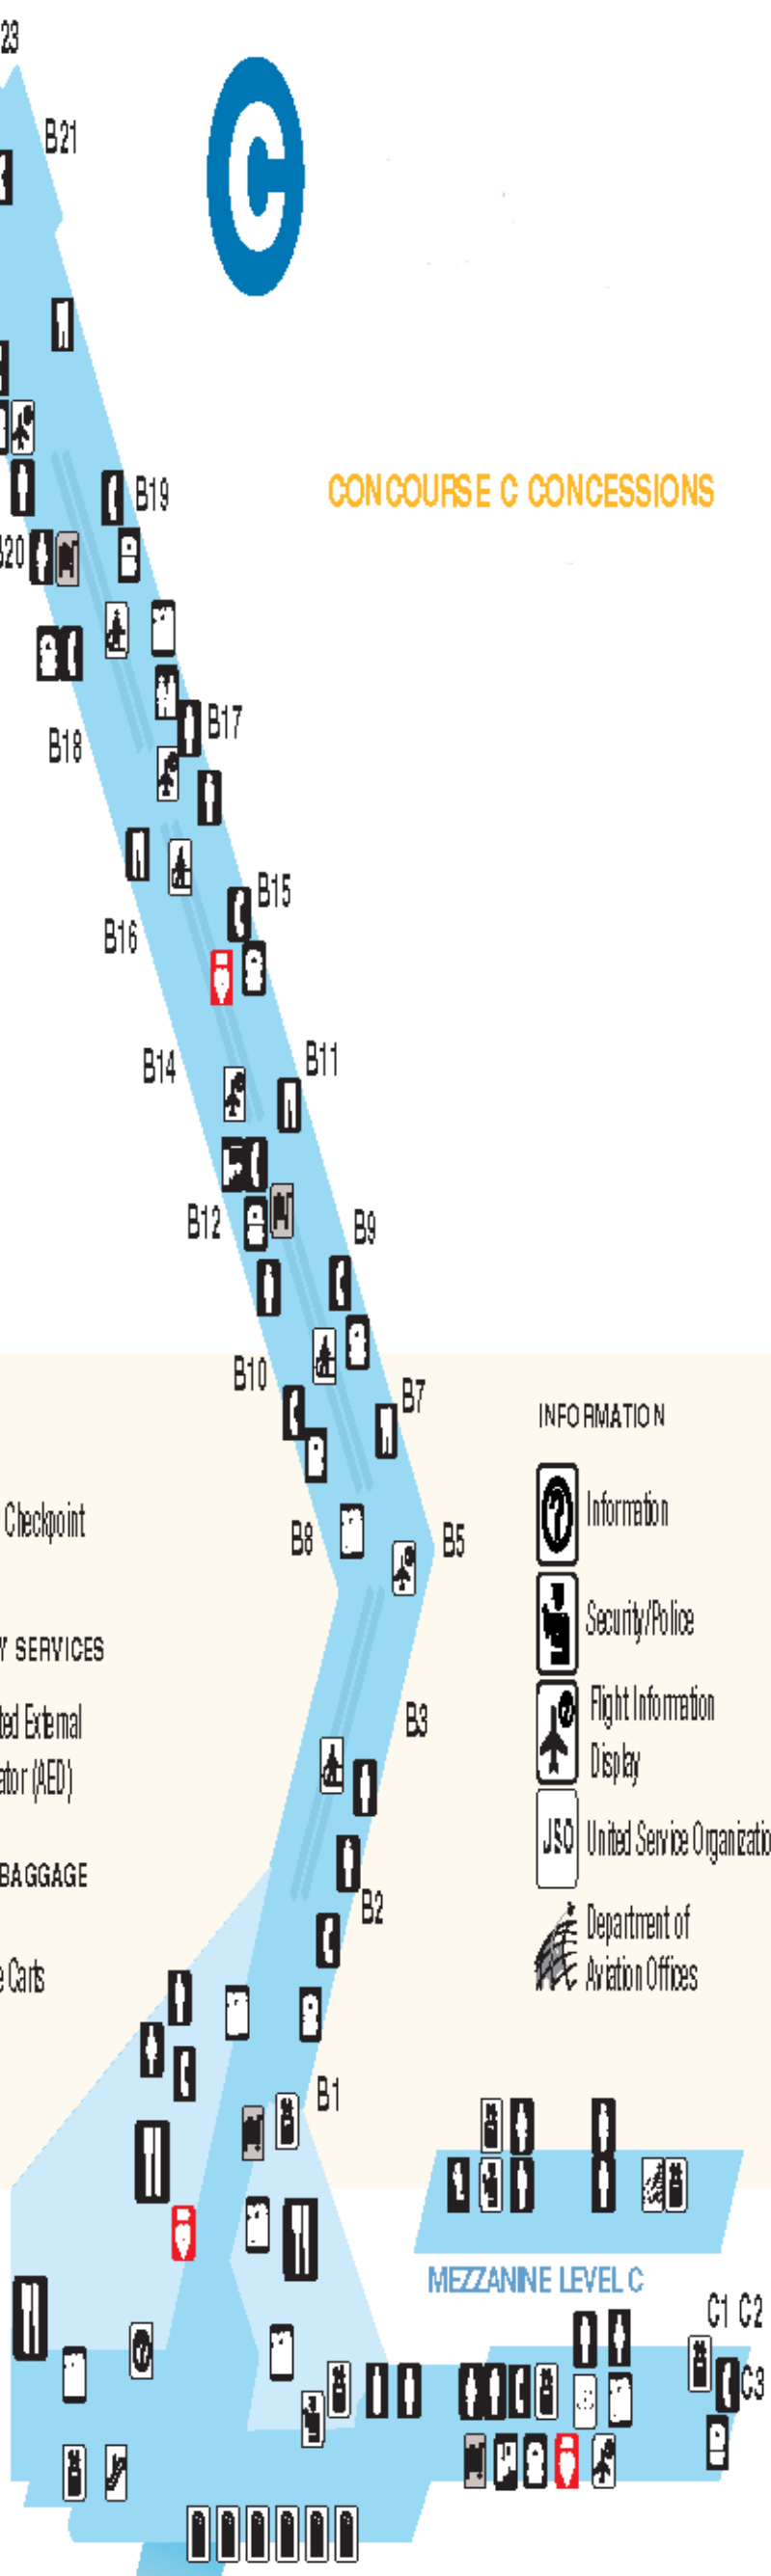

CONCOURSES B AND C

Airlines and Concessions - Concourse B

Airlines and Concessions - Concourse C

B

C

CONCOURSE B CONCESSIONS

CONCOURSE C CONCESSIONS

Legend

AMENITIES

- Women's Toilet
- Men's Toilet
- Assisted Care Toilet
- TTY Telephones
- Telephones
- ATM Machine

- Restaurant
- Shops
- Chapel
- **BUILDING ACCESS**
- Moving Walkway
- Elevator

- Security Checkpoint
- **EMERGENCY SERVICES**
- Automated External Defibrillator (AED)
- **TICKETING/BAGGAGE**
- Baggage Carts

INFORMATION

- Information
- Security/Police
- Flight Information Display
- United Service Organization
- Department of Aviation Offices

Key Map

MEZZANINE LEVEL C